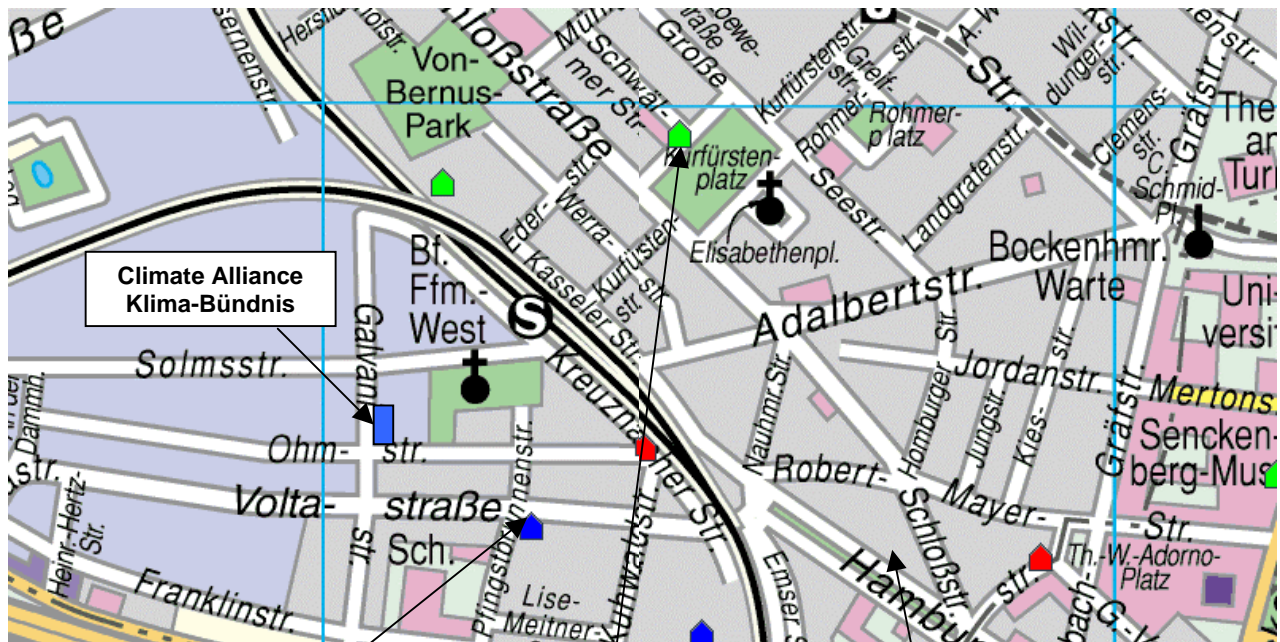

Use one of the following fast train lines:

- S3, direction Bad Soden or
- S4, direction Kronberg or
- S5, direction Friedrichsdorf or
- S6, direction Friedberg

Departure of all lines is from track 104 (underground level).

Descend at the third stop (Frankfurt West or „Ffm.-West“ as it is in the map below), use staircase inside the station to underpass railways, walk ahead (Solmsstraße) and turn first street left (Galvanistrasse).

Climate Alliance's premises are in the 4th floor of building nr. 28.

Arriving at the airport:

Use fast train nr S8 or S9 (direction: Hanau or Offenbach Ost) to Frankfurt Central station („Frankfurt Hauptbahnhof“ or „Frankfurt Hbf“, 3 stops), from there continue as described above.